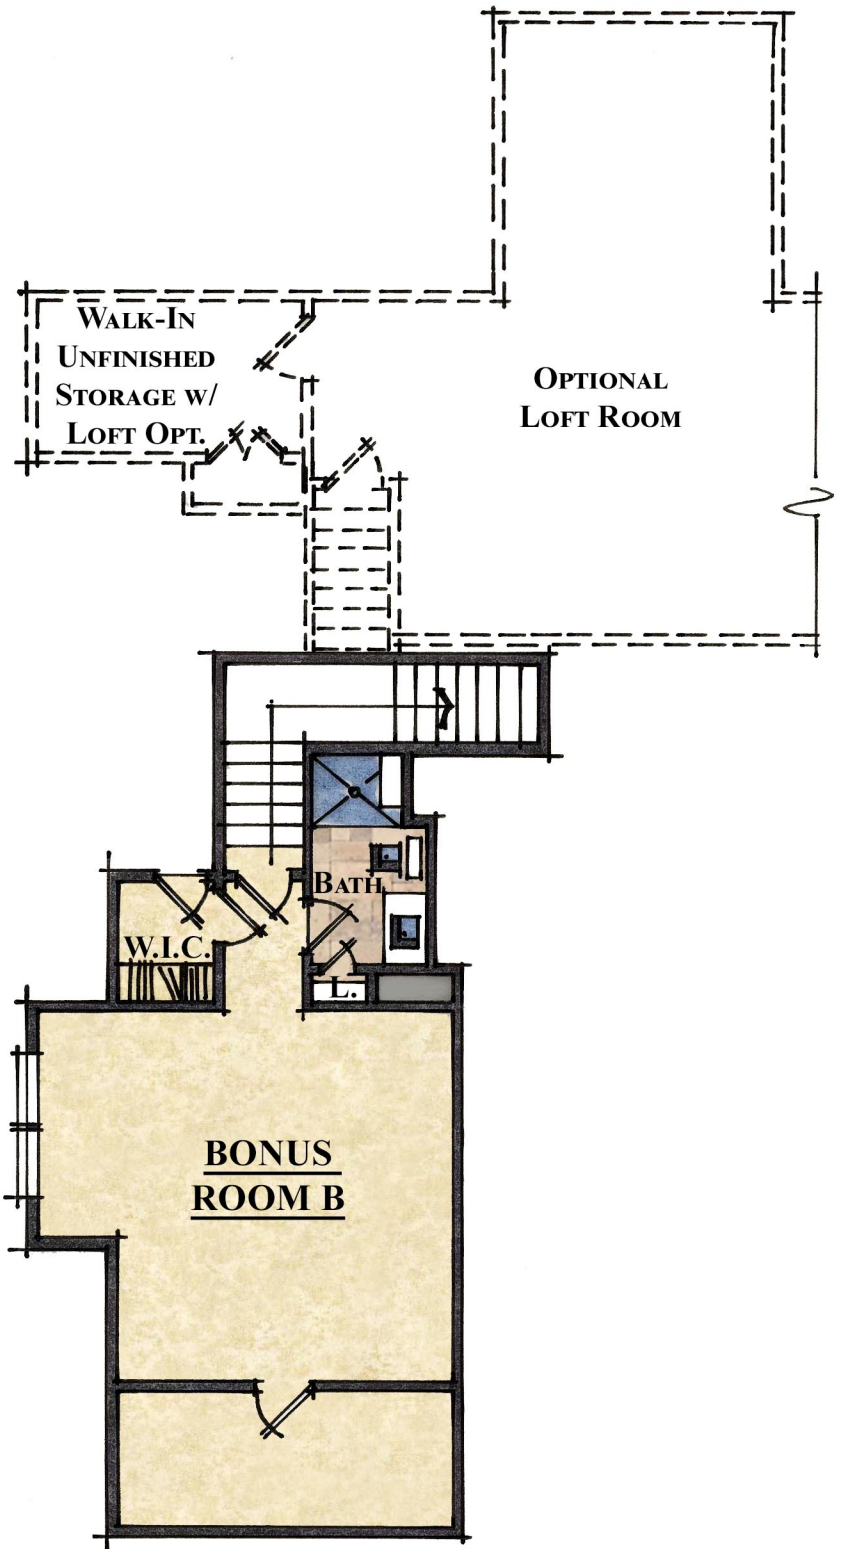

HEATED SQUARE FT.
 MAIN LEVEL - 2,158
 UPPER LEVEL - 734
 TOTAL HEATED - 2,892

- FLOORING KEY**
-  Tile
 -  Hardwood
 -  Carpet
 -  Concrete

WALK-IN

UNFINISHED
STORAGE W/
LOFT OPT.

OPTIONAL
LOFT ROOM

W.I.C.

BATH

L.

BONUS
ROOM B