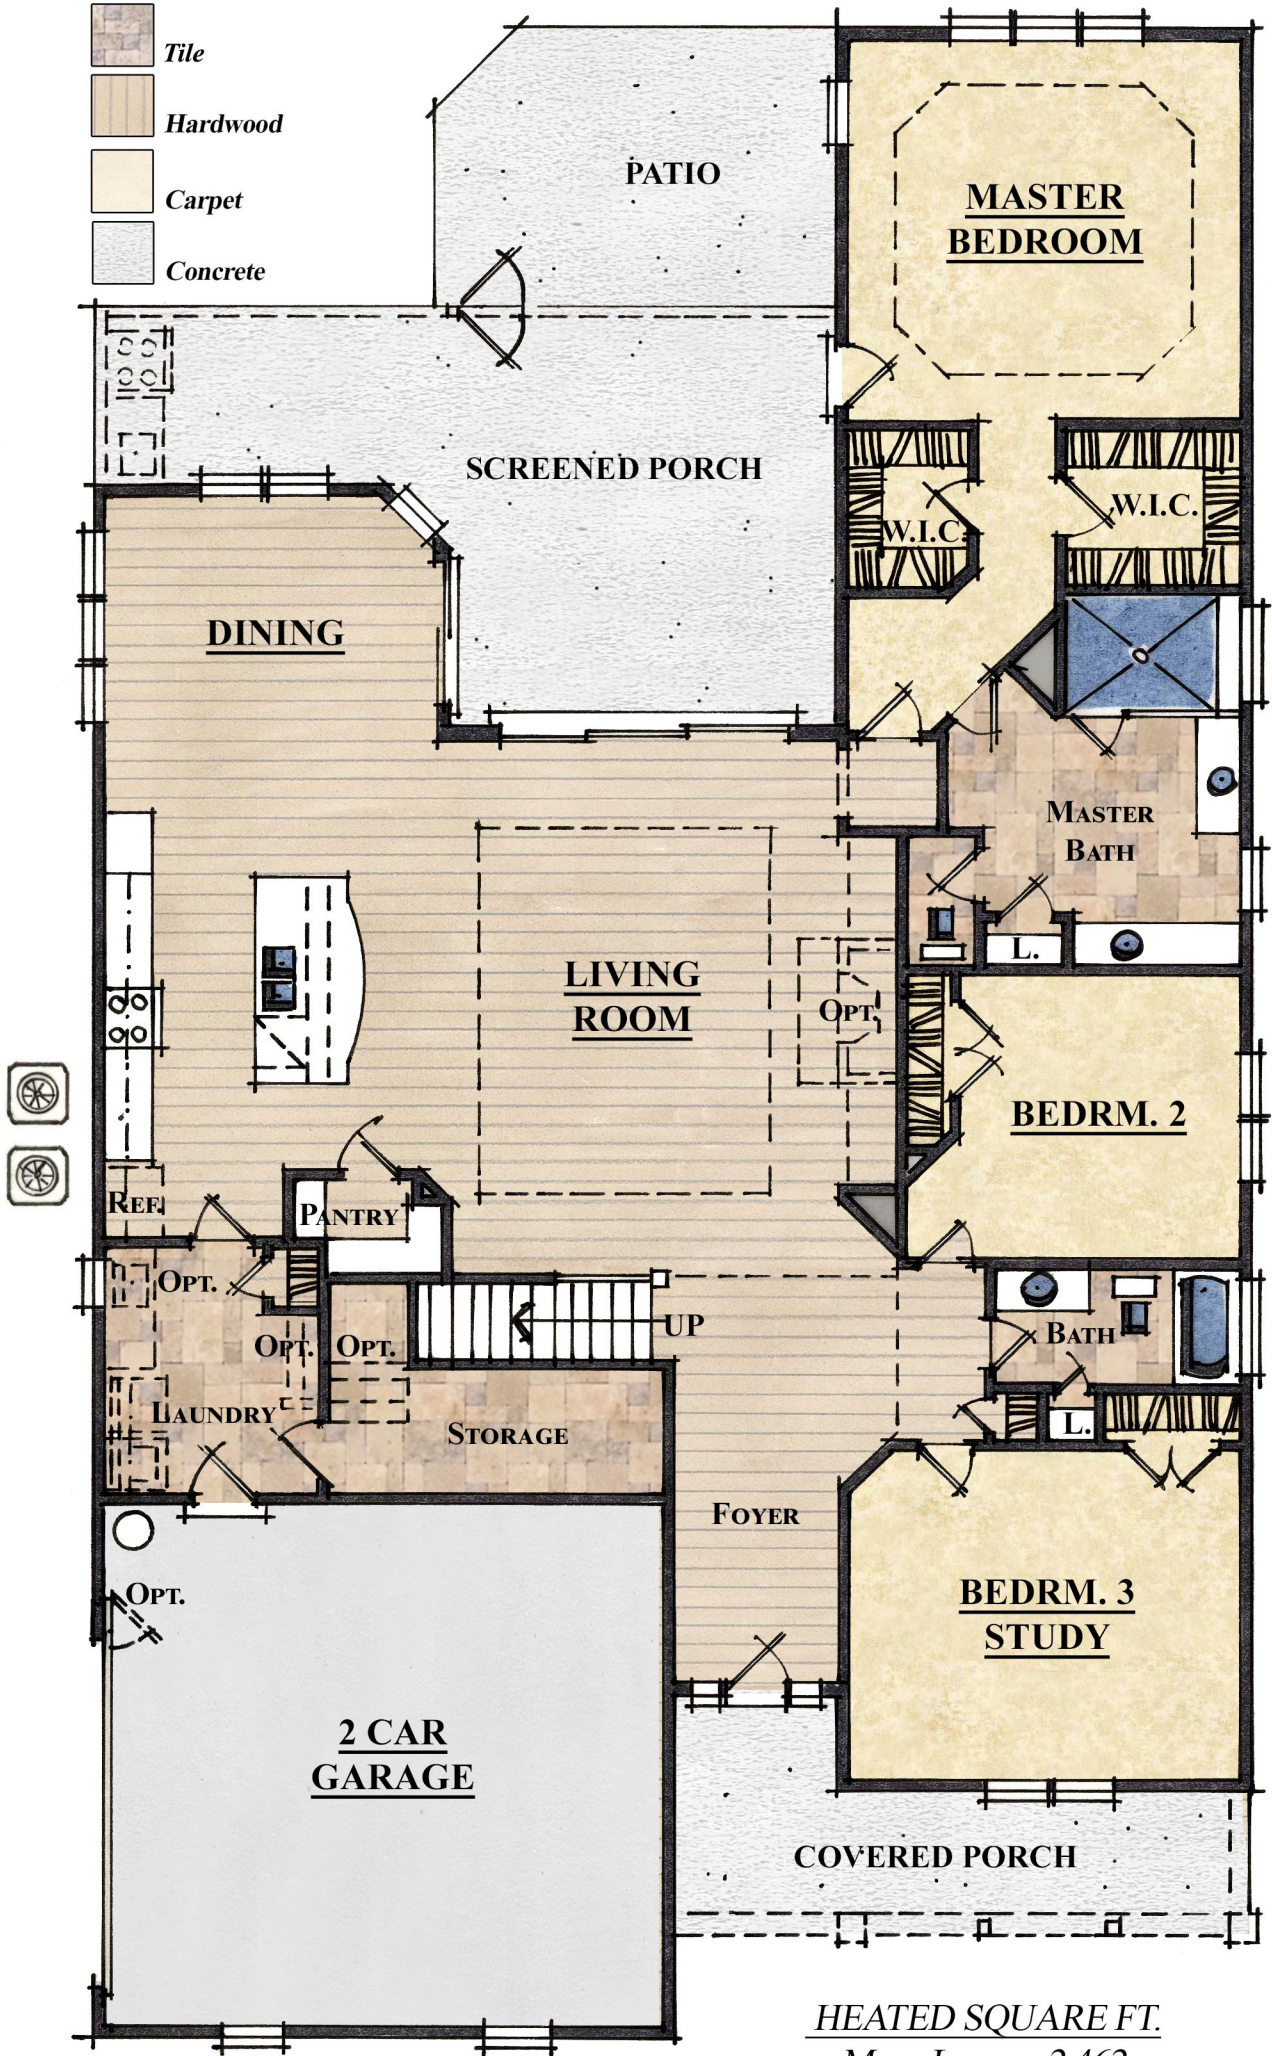

FLOORING KEY

-  *Tile*
-  *Hardwood*
-  *Carpet*
-  *Concrete*

HEATED SQUARE FT.
 MAIN LEVEL - 2,462
 UPPER LEVEL - 537
 TOTAL HEATED - 2,999

OPTIONAL
UNCOVERED PORCH

OPT. SLIDER

LOFT B

DN

W.I.C.

BATH

OPT.
BONUS ROOM