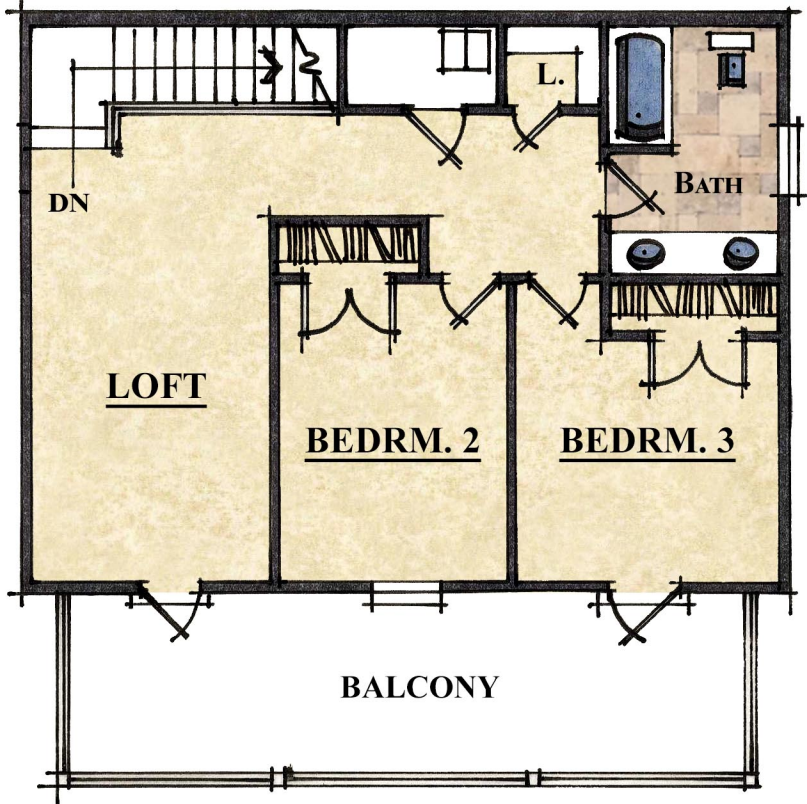

FLOORING KEY

-  **Tile**
-  **Hardwood**
-  **Carpet**
-  **Concrete**

HEATED SQUARE FT.

MAIN LEVEL - 1,730

UPPER LEVEL - 722

TOTAL HEATED - 2,452

DN

L.

BATH

LOFT

BEDRM. 2

BEDRM. 3

BALCONY