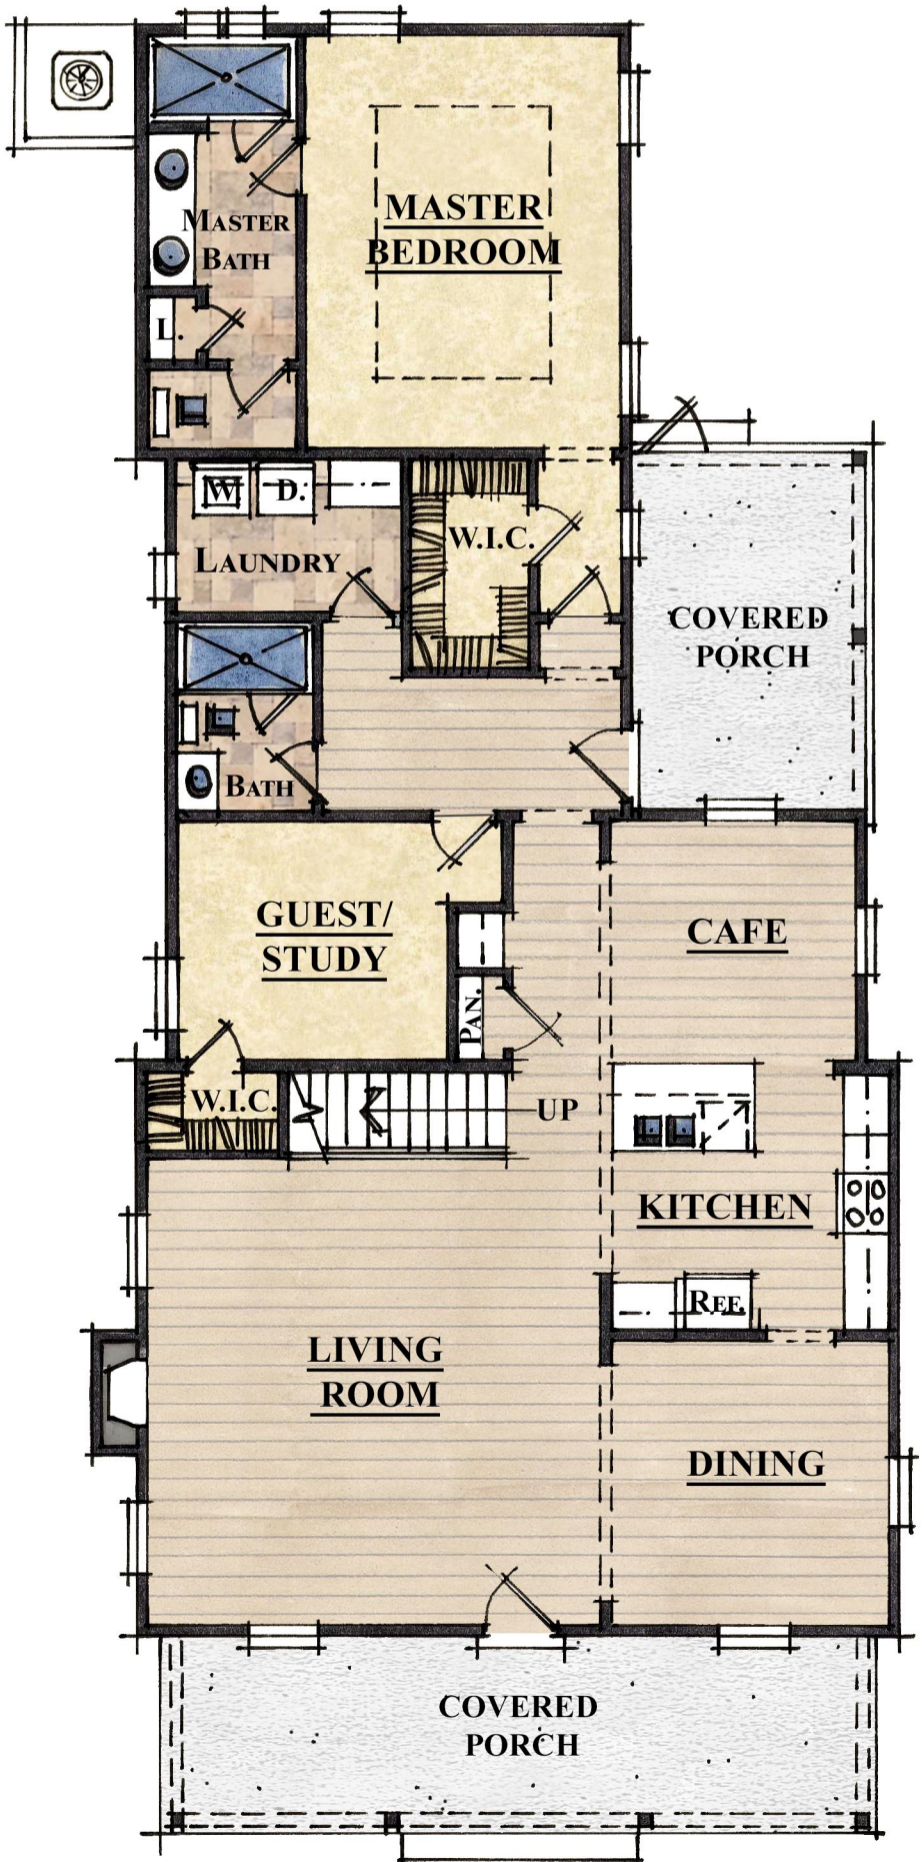

FLOORING KEY

-  **Tile**
-  **Hardwood**
-  **Carpet**
-  **Concrete**

HEATED SQUARE FT.

MAIN LEVEL - 1,730

UPPER LEVEL - 722

TOTAL HEATED - 2,452

DN

L.

BATH

LOFT

BEDRM. 2

BEDRM. 3

BALCONY