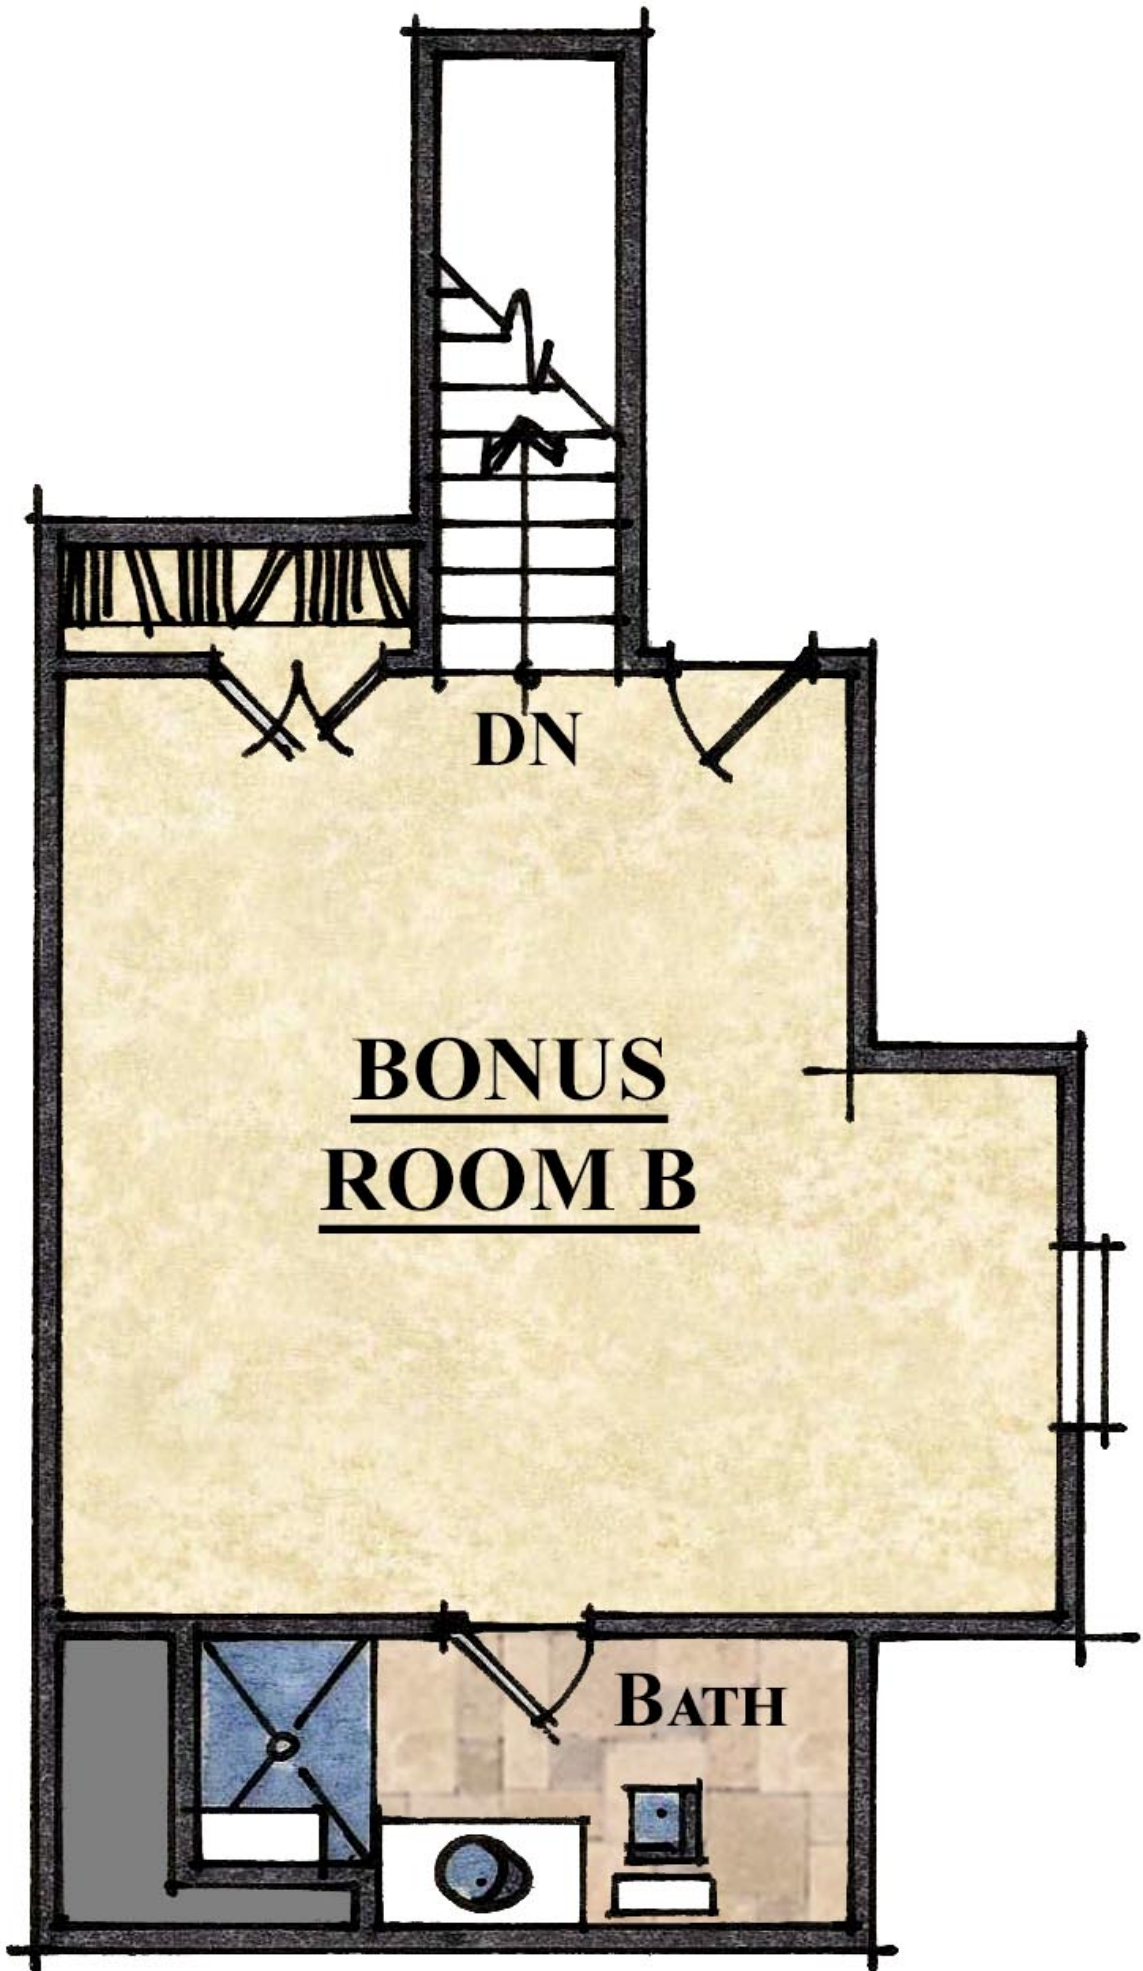

HEATED SQUARE FT.

MAIN LEVEL - 1,836

UPPER LEVEL - 384

TOTAL HEATED - 2,220

**FLOORING KEY**

-  *Tile*
-  *Hardwood*
-  *Carpet*
-  *Concrete*

**BONUS ROOM B**

**DN**

**BATH**