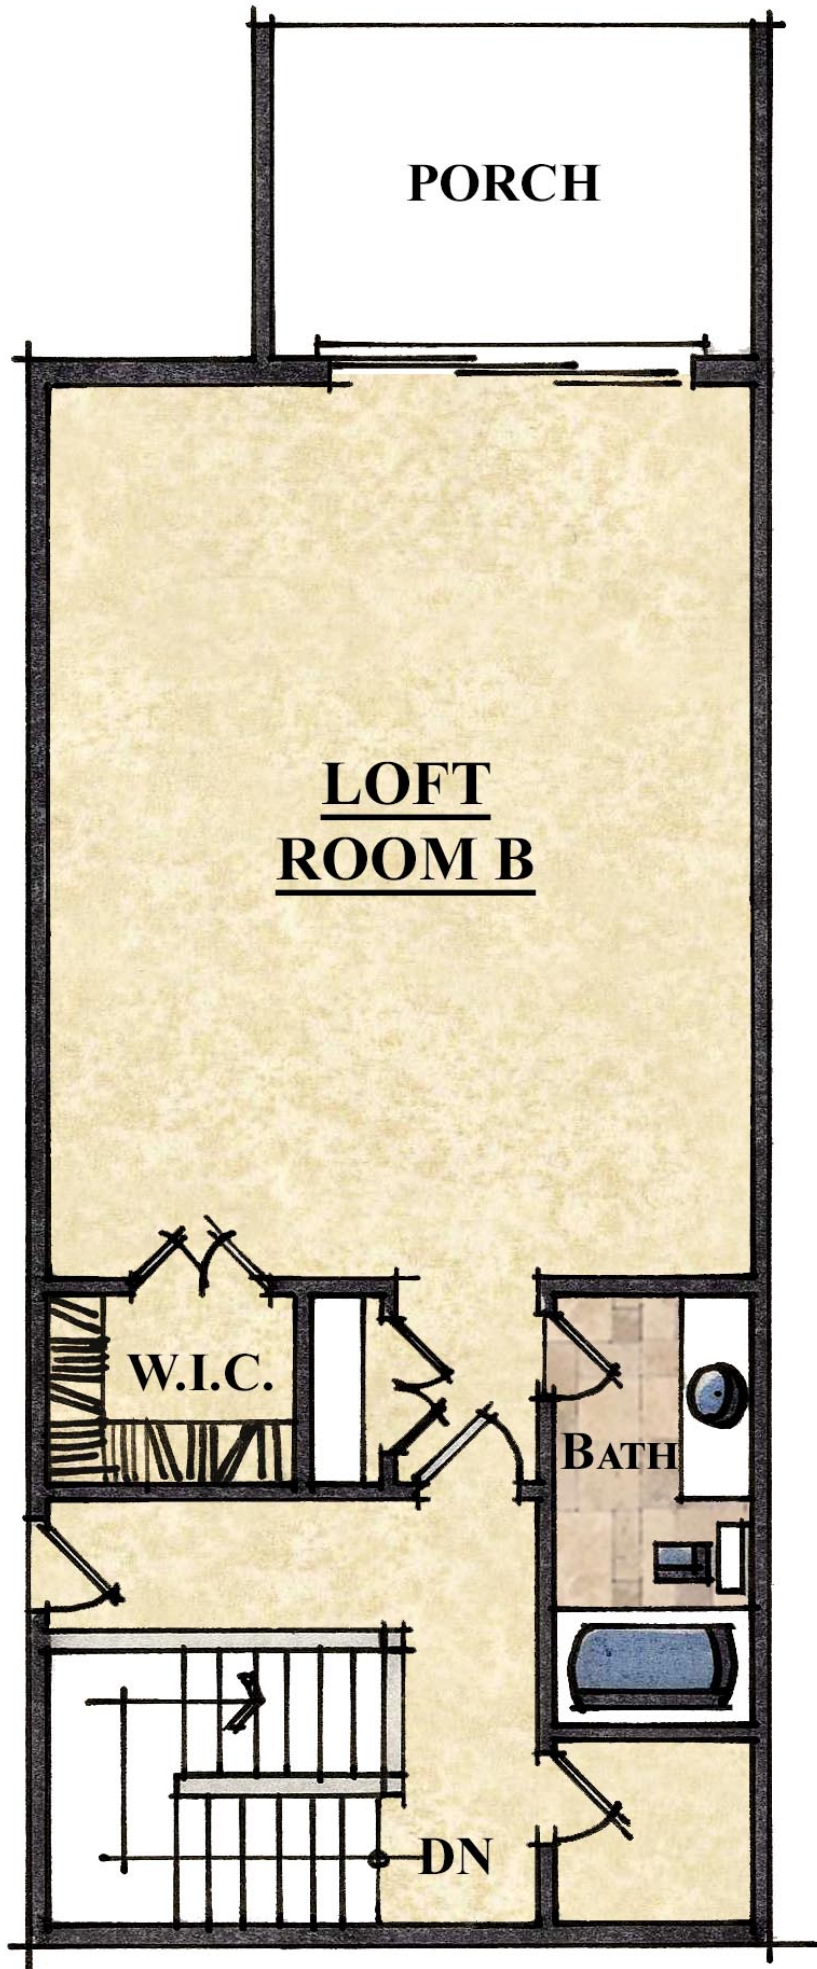

PORCH

LOFT
ROOM B

W.I.C.

BATH

DN

HEATED SQUARE FT.
 MAIN LEVEL - 2,131
 UPPER LEVEL - 714
 TOTAL HEATED - 2,845

FLOORING KEY

-  Tile
-  Hardwood
-  Carpet
-  Concrete