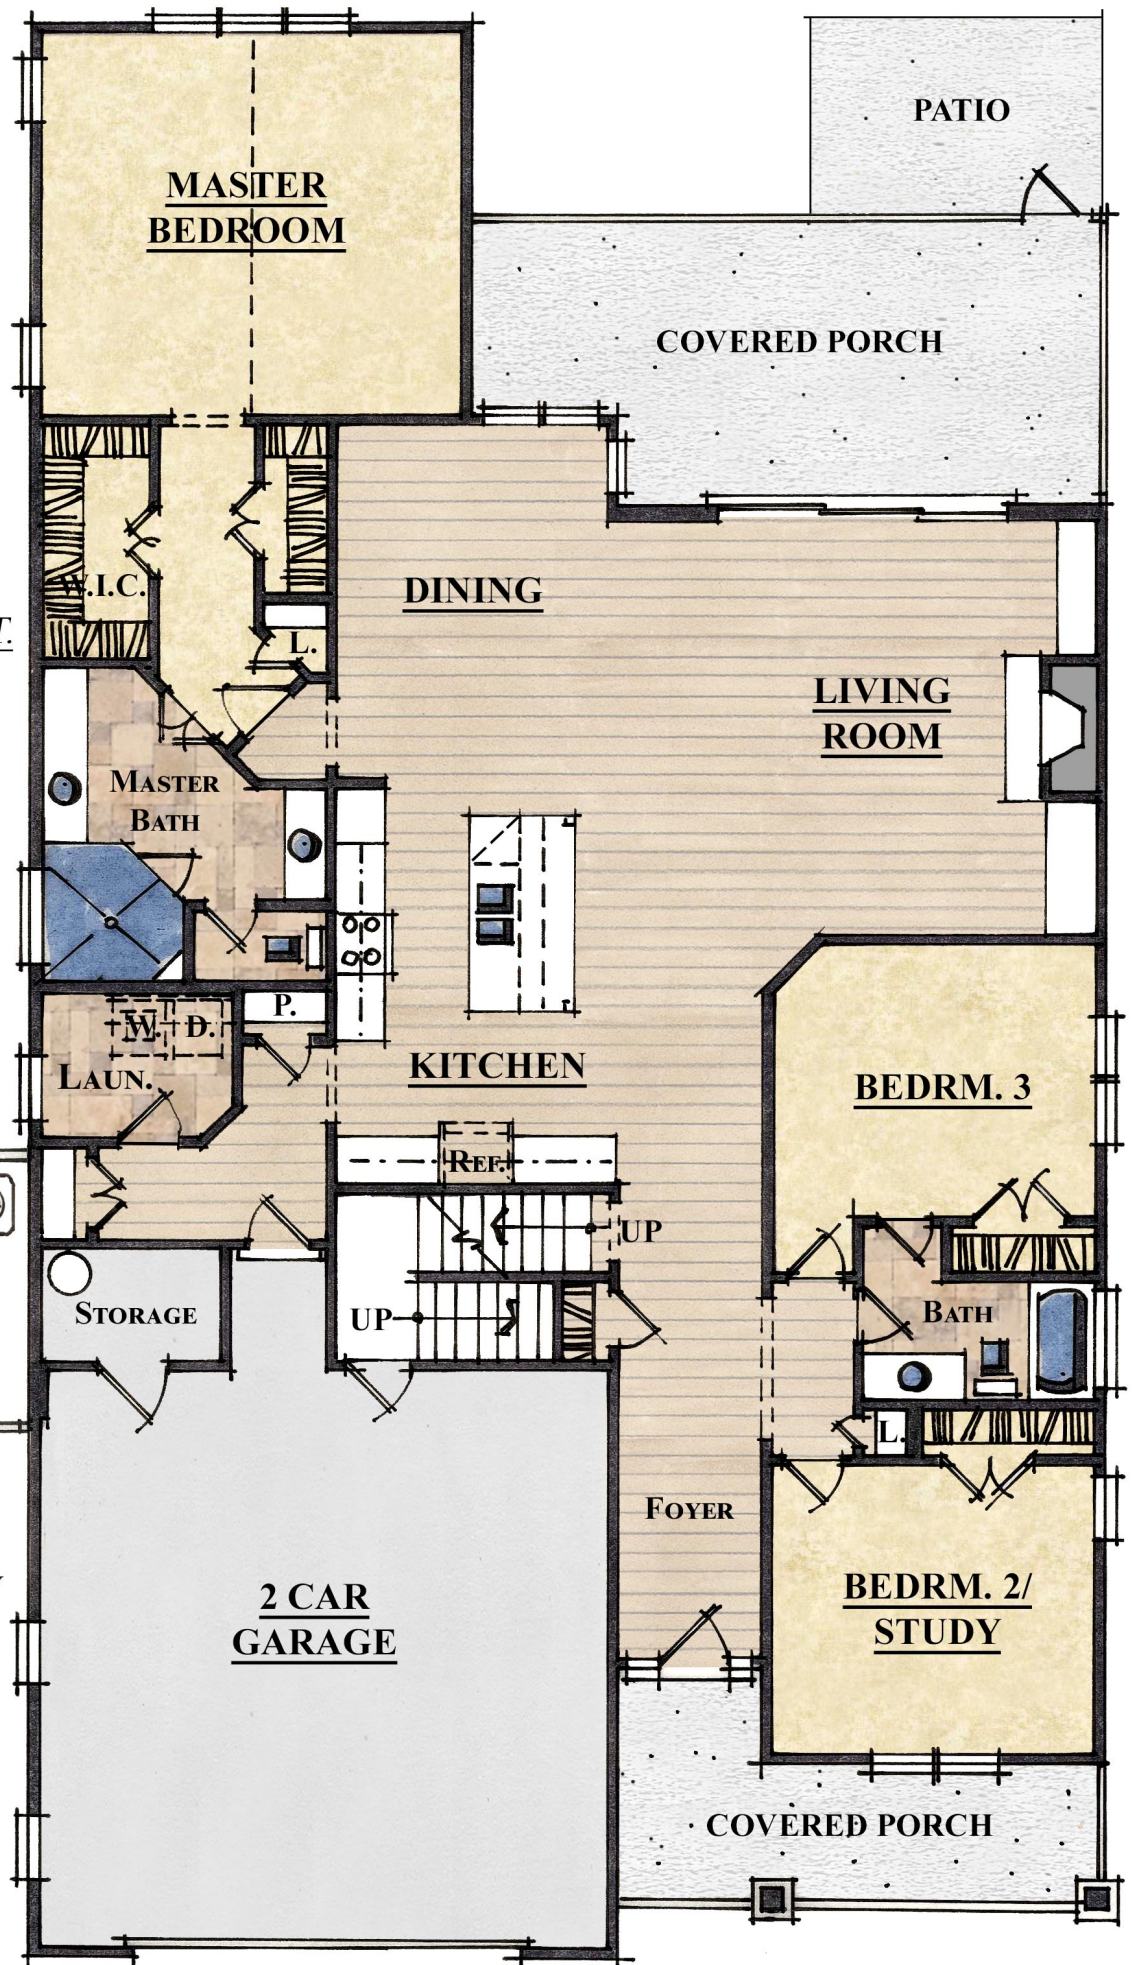

PORCH

LOFT
ROOM B

W.I.C.

BATH

DN

HEATED SQUARE FT.
 MAIN LEVEL - 2,131
 UPPER LEVEL - 714
 TOTAL HEATED - 2,845

FLOORING KEY

-  Tile
-  Hardwood
-  Carpet
-  Concrete