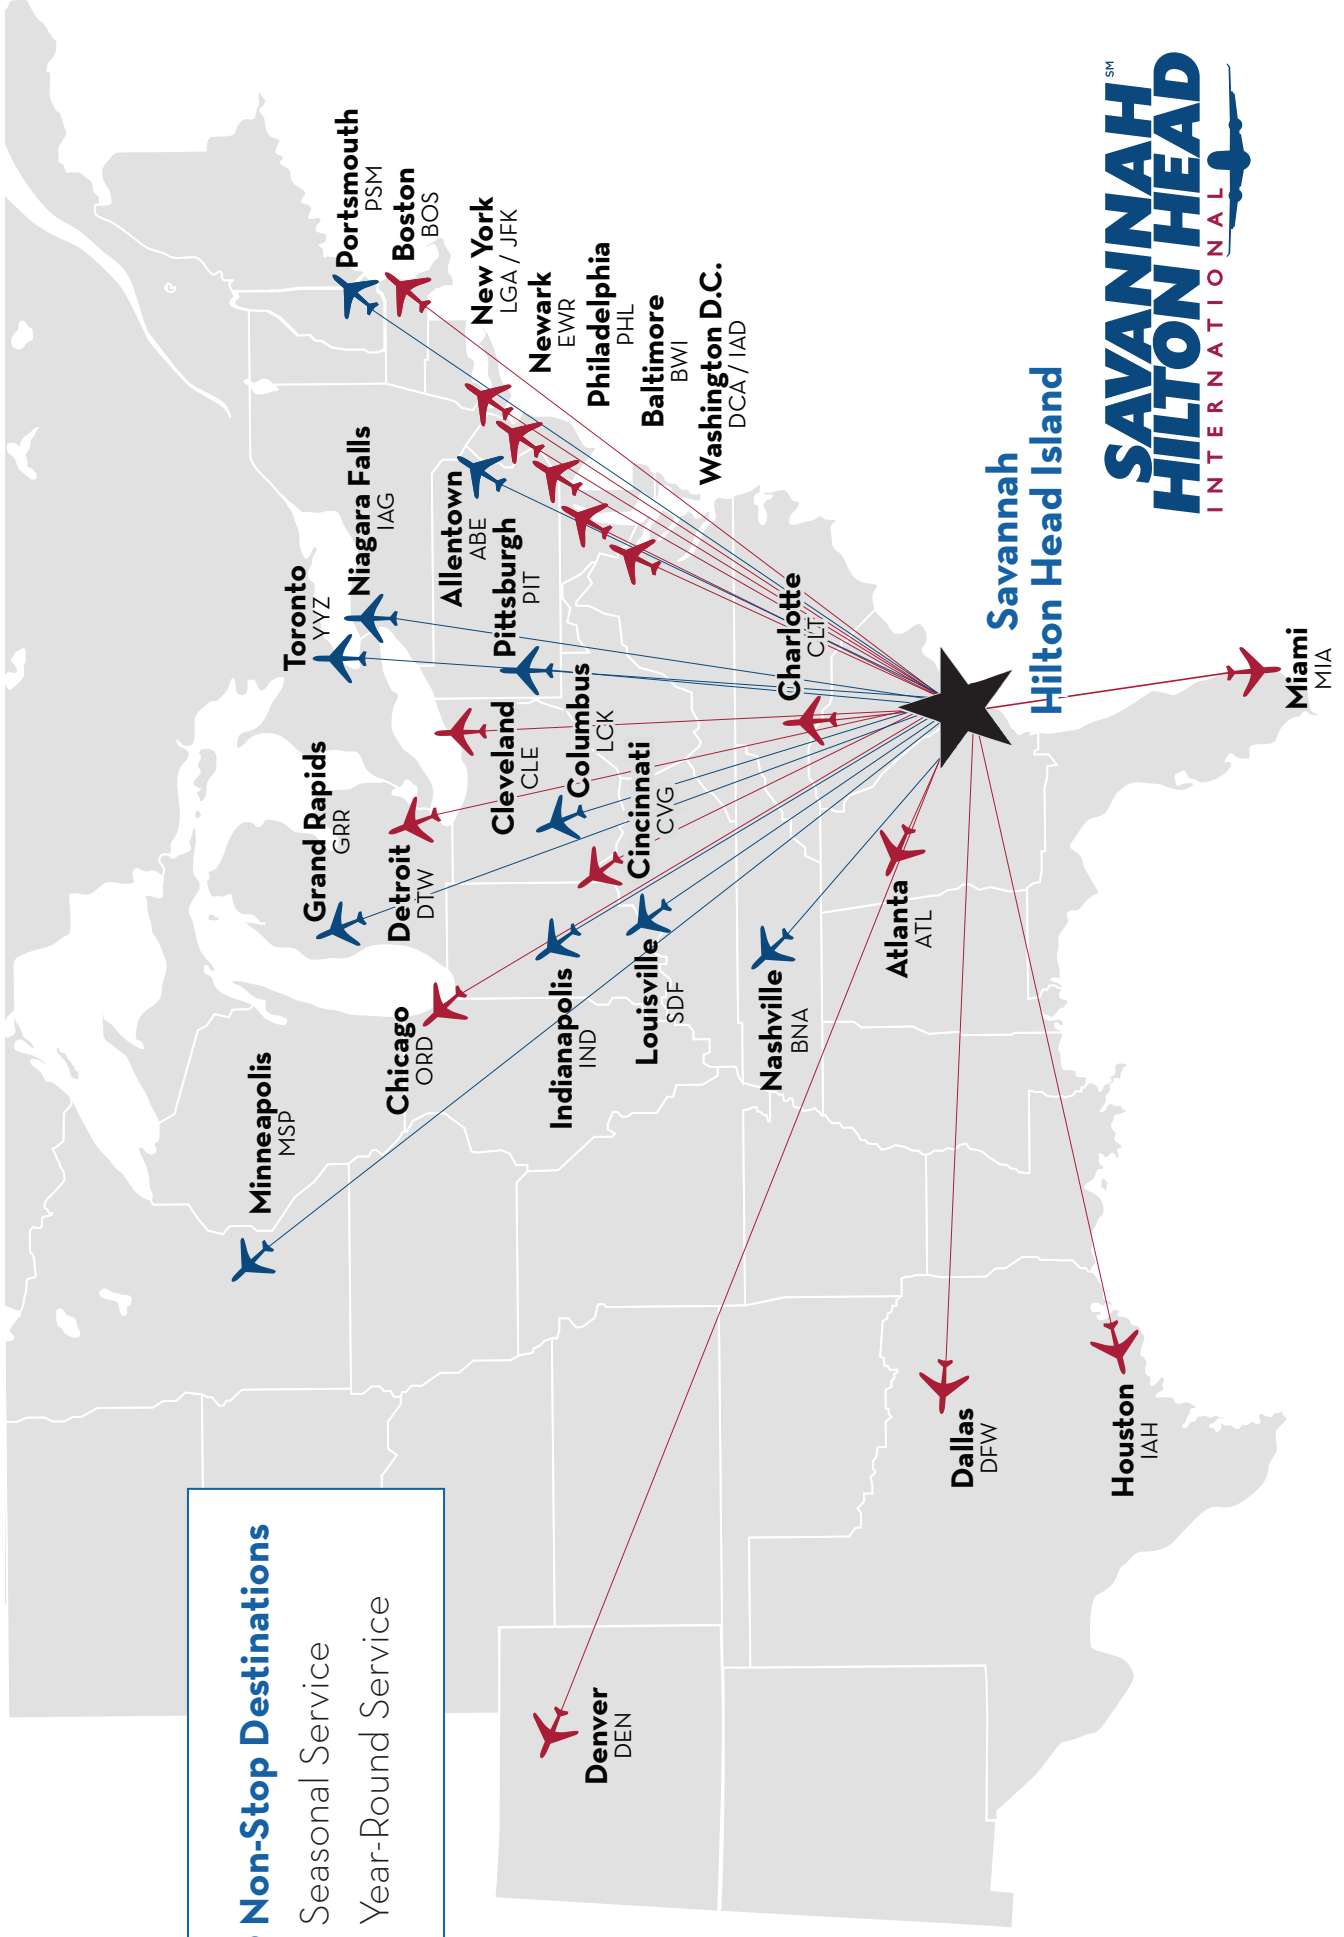

2-3 weekly nonstop departures to **Indianapolis IND***

2 weekly nonstop departures to **Louisville SDF***

2 weekly nonstop departures to **Nashville BNA***

2-3 weekly nonstop departures to **Newark EWR**

3 daily nonstop departures to **New York LGA**

1 weekly nonstop departure to **Minneapolis MSP***

FRONTIER AIRLINES

www.flyfrontier.com
(801) 401-9000

2 weekly nonstop departures to **Denver DEN**

2 weekly nonstop departures to **Philadelphia PHL***

2 daily nonstop departures to **Houston IAH**

3 daily nonstop departures to **Newark EWR**

3 daily nonstop departures to **Washington IAD**

sun country airlines.

www.suncountry.com
(800) 359-6786

Weekly nonstop departures to **Minneapolis MSP***

* Indicates Seasonal Service. See Airline for current schedules and details.

29 Non-Stop Destinations

 Seasonal Service

 Year-Round Service

SAVANNAH
HILTON HEAD
INTERNATIONAL