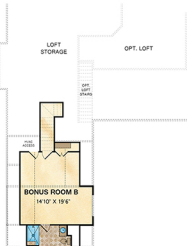

OPT. SUNROOM

ALT. MASTER BATH

6'0"

OPT. COVERED PORCH W/ SUNROOM

OPT. LOFT A

OPT. LOFT B

OPT. BONUS ROOM
A

OPT. BONUS ROOM
B