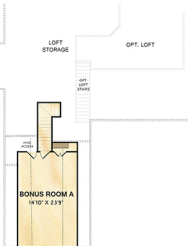

OPT. SUNROOM

ALT. MASTER BATH

6'0"

OPT. COVERED PORCH W/ SUNROOM

OPT. LOFT A

OPT. LOFT B

OPT. BONUS ROOM
A

OPT. BONUS ROOM
B