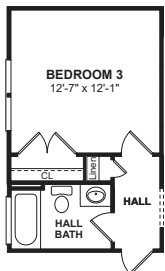

**OPTIONAL GARAGE  
ATTIC STORAGE**  
(Available with Elevation D, E & F)

**OPTIONAL SUNROOM**

**FIRST FLOOR**

**OPTIONAL OWNER'S  
LUXURY BATH**

**OPTIONAL OWNER'S  
ULTRA SPA BATH**

**OPTIONAL STAGGERED  
GOURMET KITCHEN**

**OPTIONAL  
STAGGERED ULTRA  
GOURMET KITCHEN**

**STAIRS TO OPTIONAL  
GARAGE ATTIC STORAGE**  
(Available with Elevation D, E & F)

**OPTIONAL BEDROOM 3**

**OPTIONAL 9'  
SLIDING GLASS DOOR**

**OPTIONAL  
HOHUB/WET BAR**