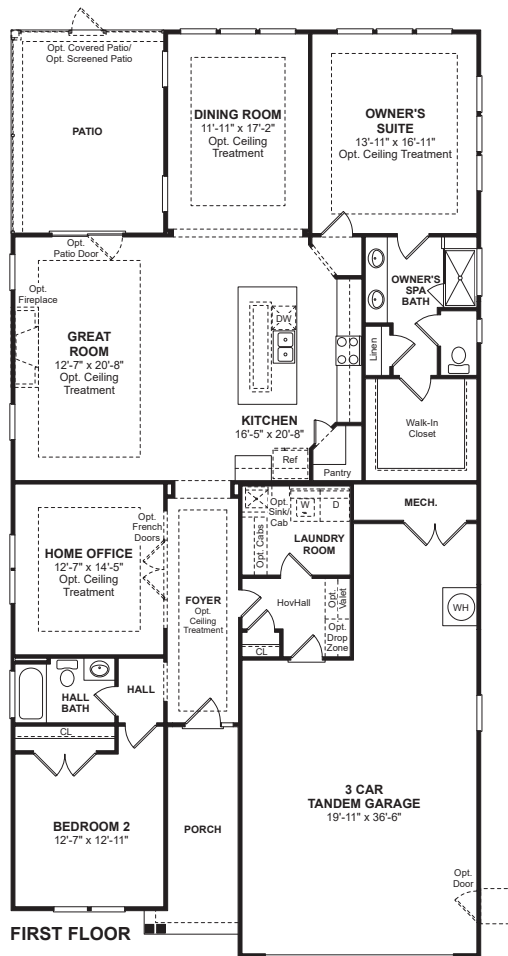

**OPTIONAL GARAGE  
ATTIC STORAGE**  
(Available with Elevation D, E & F)

**OPTIONAL SUNROOM**

**FIRST FLOOR**

**OPTIONAL OWNER'S  
LUXURY BATH**

**OPTIONAL OWNER'S  
ULTRA SPA BATH**

**OPTIONAL STAGGERED  
GOURMET KITCHEN**

**OPTIONAL  
STAGGERED ULTRA  
GOURMET KITCHEN**

**STAIRS TO OPTIONAL  
GARAGE ATTIC STORAGE**  
(Available with Elevation D, E & F)

**OPTIONAL BEDROOM 3**

**OPTIONAL 9'  
SLIDING GLASS DOOR**

**OPTIONAL  
HOHUB/WET BAR**

**OPTIONAL HALL  
BATH SHOWER  
ILO TUB**