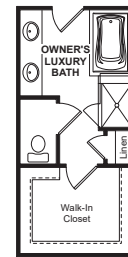

**OPTIONAL GARAGE  
ATTIC STORAGE**  
(Available with Elevation D, E & F)

**OPTIONAL SUNROOM**

**FIRST FLOOR**

**OPTIONAL OWNER'S  
LUXURY BATH**

**OPTIONAL OWNER'S  
ULTRA SPA BATH**

**OPTIONAL STAGGERED  
GOURMET KITCHEN**

**OPTIONAL  
STAGGERED ULTRA  
GOURMET KITCHEN**

**STAIRS TO OPTIONAL  
GARAGE ATTIC STORAGE**  
(Available with Elevation D, E & F)

**OPTIONAL BEDROOM 3**

**OPTIONAL 9'  
SLIDING GLASS DOOR**

**OPTIONAL  
HOHUB/WET BAR**

**OPTIONAL HALL  
BATH SHOWER  
ILO TUB**