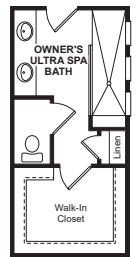

**OPTIONAL GARAGE  
ATTIC STORAGE**  
(Available with Elevation D, E & F)

**OPTIONAL SUNROOM**

**FIRST FLOOR**

**OPTIONAL OWNER'S  
LUXURY BATH**

**OPTIONAL OWNER'S  
ULTRA SPA BATH**

**OPTIONAL STAGGERED  
GOURMET KITCHEN**

**OPTIONAL  
STAGGERED ULTRA  
GOURMET KITCHEN**

**STAIRS TO OPTIONAL  
GARAGE ATTIC STORAGE**  
(Available with Elevation D, E & F)

**OPTIONAL BEDROOM 3**

**OPTIONAL 9'  
SLIDING GLASS DOOR**

**OPTIONAL  
HOHUB/WET BAR**

**OPTIONAL HALL  
BATH SHOWER  
ILO TUB**