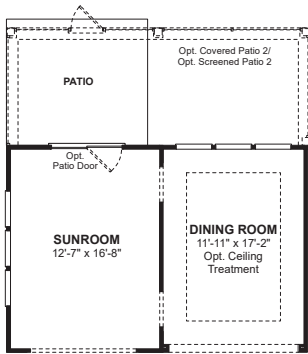

**OPTIONAL GARAGE  
ATTIC STORAGE**  
(Available with Elevation D, E & F)

**OPTIONAL SUNROOM**

**FIRST FLOOR**

**OPTIONAL OWNER'S  
LUXURY BATH**

**OPTIONAL OWNER'S  
ULTRA SPA BATH**

**OPTIONAL STAGGERED  
GOURMET KITCHEN**

**OPTIONAL  
STAGGERED ULTRA  
GOURMET KITCHEN**

**STAIRS TO OPTIONAL  
GARAGE ATTIC STORAGE**  
(Available with Elevation D, E & F)

**OPTIONAL BEDROOM 3**

**OPTIONAL 9'  
SLIDING GLASS DOOR**

**OPTIONAL  
HOHUB/WET BAR**