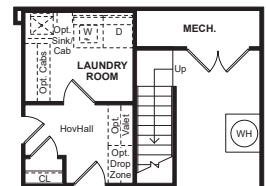

**OPTIONAL GARAGE  
ATTIC STORAGE**  
(Available with Elevation D, E & F)

**OPTIONAL SUNROOM**

**FIRST FLOOR**

**OPTIONAL OWNER'S  
LUXURY BATH**

**OPTIONAL OWNER'S  
ULTRA SPA BATH**

**OPTIONAL STAGGERED  
GOURMET KITCHEN**

**OPTIONAL  
STAGGERED ULTRA  
GOURMET KITCHEN**

**STAIRS TO OPTIONAL  
GARAGE ATTIC STORAGE**  
(Available with Elevation D, E & F)

**OPTIONAL BEDROOM 3**

**OPTIONAL 9'  
SLIDING GLASS DOOR**

**OPTIONAL  
HOHUB/WET BAR**

**OPTIONAL HALL  
BATH SHOWER  
ILO TUB**