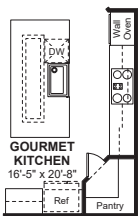

**OPTIONAL GARAGE  
ATTIC STORAGE**  
(Available with Elevation D, E & F)

**OPTIONAL SUNROOM**

**FIRST FLOOR**

**OPTIONAL OWNER'S  
LUXURY BATH**

**OPTIONAL OWNER'S  
ULTRA SPA BATH**

**OPTIONAL STAGGERED  
GOURMET KITCHEN**

**OPTIONAL  
STAGGERED ULTRA  
GOURMET KITCHEN**

**STAIRS TO OPTIONAL  
GARAGE ATTIC STORAGE**  
(Available with Elevation D, E & F)

**OPTIONAL BEDROOM 3**

**OPTIONAL 9'  
SLIDING GLASS DOOR**

**OPTIONAL  
HOHUB/WET BAR**