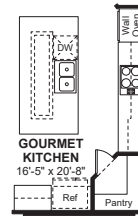

**OPTIONAL OWNER'S
LUXURY BATH**

**OPTIONAL STAGGERED
GOURMET KITCHEN**