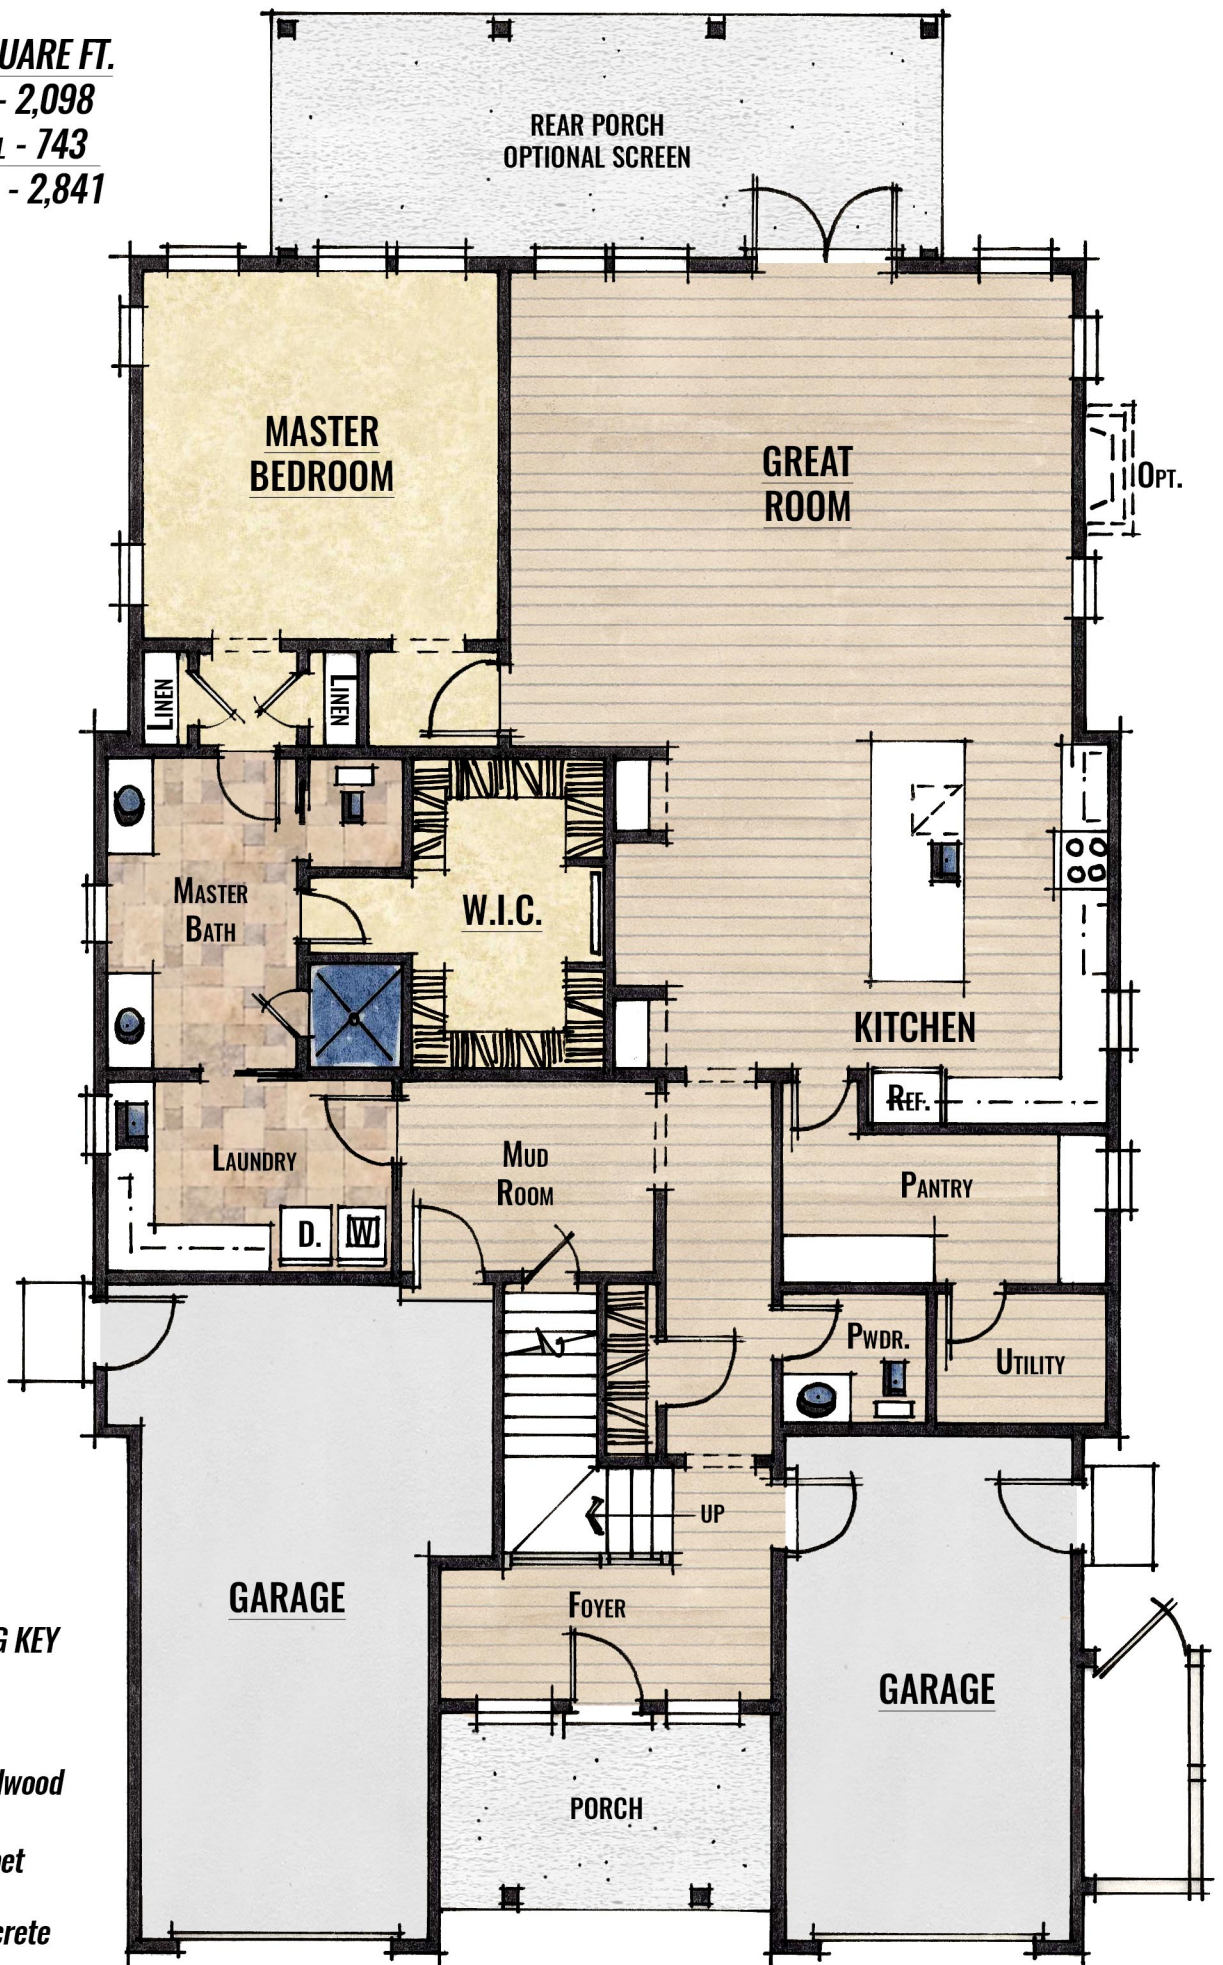

HEATED SQUARE FT.

MAIN LEVEL - 2,098

UPPER LEVEL - 743

TOTAL HEATED - 2,841

FLOORING KEY

-  **Tile**
-  **Hardwood**
-  **Carpet**
-  **Concrete**

**UNHEATED
STORAGE
MECHANICAL**

BEDROOM 2

BATH

BEDROOM 3

**UNHEATED
STORAGE
MECHANICAL**

DN

LOFT

**UNHEATED
STORAGE
MECHANICAL**